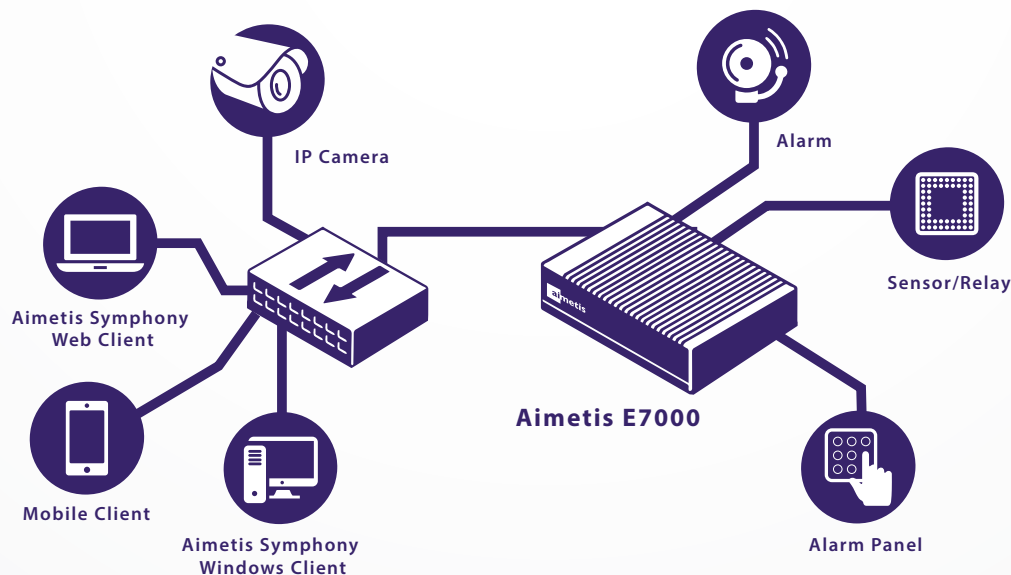

Features and Specifications

Model	E7020A	E7040A	E7060A
CPU	Intel® Core™ i7-2655LE 2.2 GHz		
RAM	4GB		
OS	Win 7 embedded on 16GB Flash Drive		
Storage	2TB	4TB	6TB
Symphony Licenses:			
Standard	6	14	22
Enterprise	2	2	2
Ethernet	2x GbE		
USB	4		
Integrated I/O	8/8		
Monitor Output	VGA		
Extended storage	eSATA, NAS		
ONVIF	Yes		
Network Protocols	DHCP, SMTP, SNMP		
Operating Temp.	0 to 40°C		
Dimensions (mm)	277W x 190D x 67H		
Weight	4.3KG		
Input Voltage	12VDC		
Compliance	CE, FCC, RoHs		
Mounting Kit	Wall (included) Rack (sold separately)		
Warranty	2 year		

Key Features

- Wide range of supported camera manufacturers
- Megapixel camera support
- Large internal storage capacity
- Wall or rack mount options
- Small fanless form factor
- No software installation or activation required
- Ready for video analytics

To learn more, visit aimetis.com

© 2016 Aimetis Corp. Aimetis and Aimetis Symphony are registered trademarks or trademark applications of Aimetis Corp. in various jurisdictions. All other company names and products are trademarks or registered trademarks of their respective companies. We reserve the right to introduce modifications without notice.